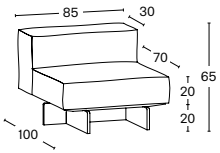

## SG001

| dimensioni / dimension / abmessungen / dimension |           |           |           |
|--|-----------|-----------|-----------|
| 85 x 100 x h 65                                  |           |           |           |
| TESSUTO C  | TESSUTO P | TESSUTO F | TESSUTO B |
| FABRIC C   | FABRIC P  | FABRIC F  | FABRIC B  |
| STOFF C  | STOFF P   | STOFF F   | STOFF B   |
| TISSU C  | TISSU P   | TISSU F   | TISSU B   |

## SG005 - CHAISE LONGUE

| dimensioni / dimension / abmessungen / dimension |           |           |           |
|--|-----------|-----------|-----------|
| 85 x 170 x h 65                                  |           |           |           |
| TESSUTO C  | TESSUTO P | TESSUTO F | TESSUTO B |
| FABRIC C   | FABRIC P  | FABRIC F  | FABRIC B  |
| STOFF C  | STOFF P   | STOFF F   | STOFF B   |
| TISSU C  | TISSU P   | TISSU F   | TISSU B   |