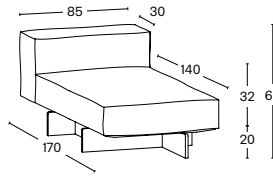

## SG001

| dimensioni / dimension / abmessungen / dimension |           |           |           |
|--|-----------|-----------|-----------|
| 85 x 100 x h 65                                  |           |           |           |
| TESSUTO C  | TESSUTO P | TESSUTO F | TESSUTO B |
| FABRIC C   | FABRIC P  | FABRIC F  | FABRIC B  |
| STOFF C  | STOFF P   | STOFF F   | STOFF B   |
| TISSU C  | TISSU P   | TISSU F   | TISSU B   |

## SG005 - CHAISE LONGUE

| dimensioni / dimension / abmessungen / dimension |           |           |           |
|--|-----------|-----------|-----------|
| 85 x 170 x h 65                                  |           |           |           |
| TESSUTO C  | TESSUTO P | TESSUTO F | TESSUTO B |
| FABRIC C   | FABRIC P  | FABRIC F  | FABRIC B  |
| STOFF C  | STOFF P   | STOFF F   | STOFF B   |
| TISSU C  | TISSU P   | TISSU F   | TISSU B   |