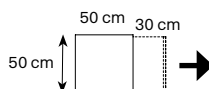

## Gotham side table

50 x 50 x h 55

12

0,23

50

58

design Leonardi\_Marinelli 2015

Optional: Caricabatteria wireless. / Optional: wireless battery charger.  
Optional: wireless charger. / Option: chargeur wireless.